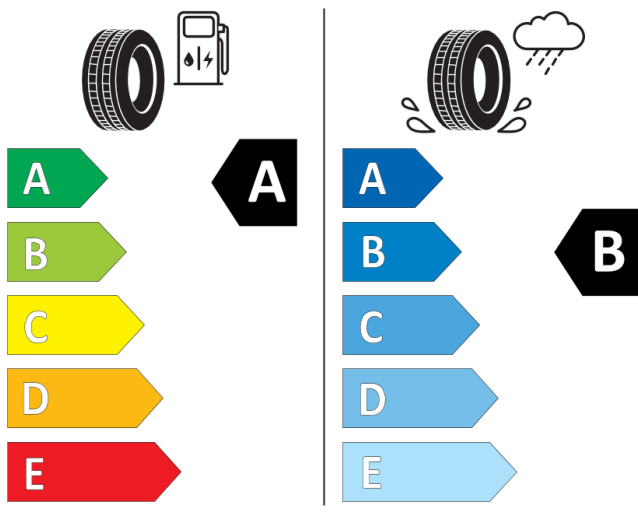

Tyre labelling information: Renault Captur Evolution

Continental 0358794

215/60 R 17 96 H C1

2020/740

Techno

Continental 0313612

215/55 R 18 95 H C1

2020/740

esprit Alpine

MICHELIN 443633

225/45R19 92 V C1

2020/740