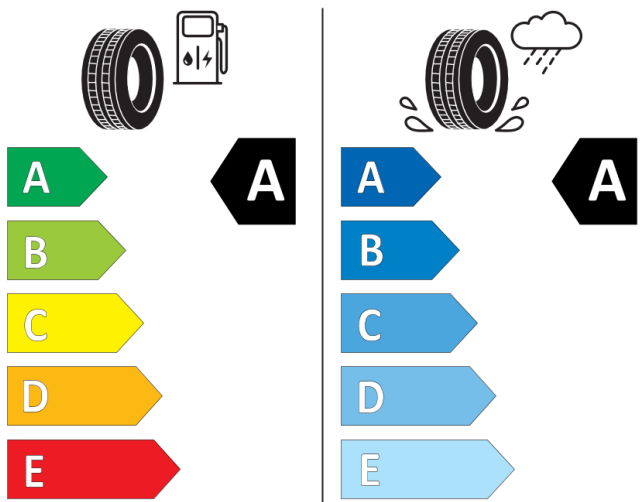

Tyre labelling information: Renault Captur Evolution

Continental 0358794

215/60 R 17 96 H C1

2020/740

Techno

Continental 0313612

215/55 R 18 95 H C1

2020/740

esprit Alpine

MICHELIN 443633

225/45R19 92 V C1

2020/740