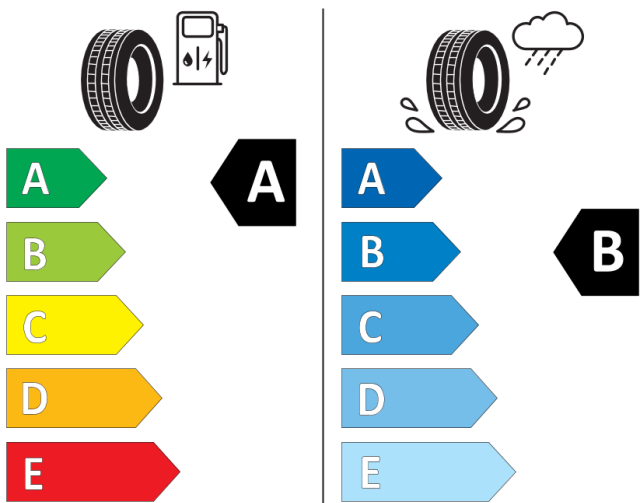

Tyre labelling information: Renault Captur Evolution

Continental 0358794

215/60 R 17 96 H C1

2020/740

Techno

Continental 0313612

215/55 R 18 95 H C1

2020/740

esprit Alpine

MICHELIN 443633

225/45R19 92 V C1

2020/740