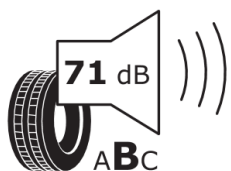

Tyre labelling information: Renault Captur Evolution

Continental 0358794

215/60 R 17 96 H C1

2020/740

Techno

Continental 0313612

215/55 R 18 95 H C1

2020/740