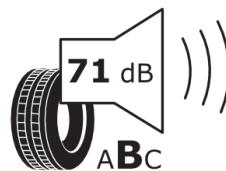

Tyre labelling information: Renault Captur Evolution

Continental 0358794

215/60 R 17 96 H C1

2020/740

Techno

Continental 0313612

215/55 R 18 95 H C1

2020/740