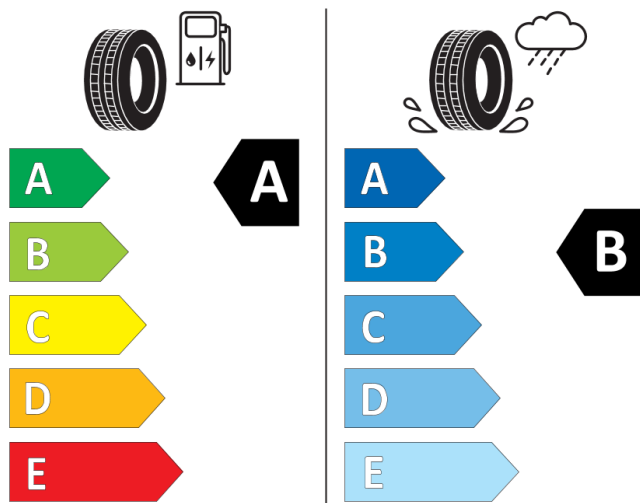

215/55 R 18 95 H C1

2020/740

<https://eprel.ec.europa.eu/screen/product/tyres/482019?navigatingfrom=qr>

esprit Alpine

MICHELIN 443633

225/45R19 92 V C1

2020/740

<https://eprel.ec.europa.eu/screen/product/tyres/1743675?navigatingfrom=qr>

iconic

MICHELIN 443633

225/45R19 92 V C1

2020/740

<https://eprel.ec.europa.eu/screen/product/tyres/1743675?navigatingfrom=qr>