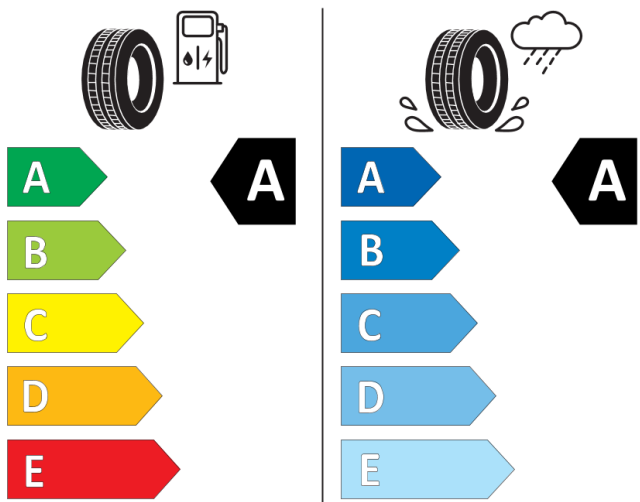

Tyre labelling information: Renault Symbioz

Evolution

Continental 0358794

215/60 R 17 96 H C1

2020/740

<https://eprel.ec.europa.eu/screen/product/tyres/482019?navigatingfrom=qr>

Techno

Continental 0313612

215/55 R 18 95 H C1

2020/740

<https://eprel.ec.europa.eu/screen/product/tyres/482019?navigatingfrom=qr>

esprit Alpine

MICHELIN 443633

225/45R19 92 V C1

2020/740

<https://eprel.ec.europa.eu/screen/product/tyres/1743675?navigatingfrom=qr>

iconic

MICHELIN 443633

225/45R19 92 V C1

2020/740

<https://eprel.ec.europa.eu/screen/product/tyres/1743675?navigatingfrom=qr>