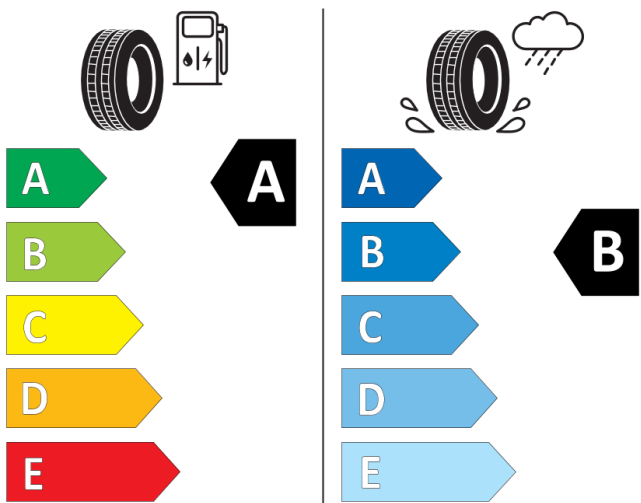

215/55 R 18 95 H C1

2020/740

<https://eprel.ec.europa.eu/screen/product/tyres/482019?navigatingfrom=qr>

esprit Alpine

MICHELIN 443633

225/45R19 92 V C1

2020/740

<https://eprel.ec.europa.eu/screen/product/tyres/1743675?navigatingfrom=qr>

iconic

MICHELIN 443633

225/45R19 92 V C1

2020/740

<https://eprel.ec.europa.eu/screen/product/tyres/1743675?navigatingfrom=qr>