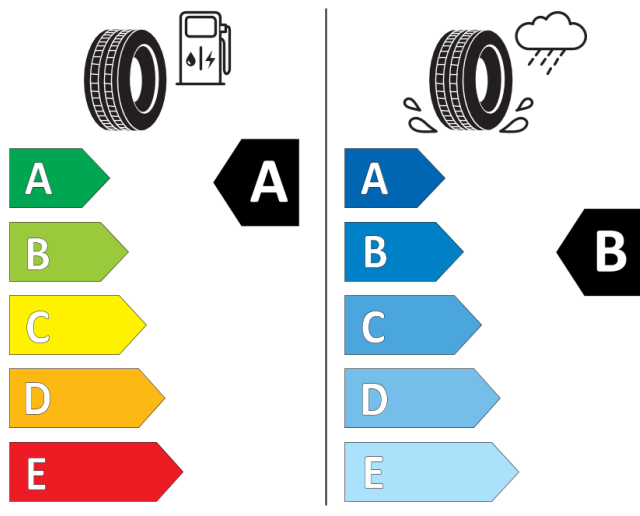

Tyre labelling information: Renault Symbioz

Evolution

Continental 0358794

215/60 R 17 96 H C1

2020/740

<https://eprel.ec.europa.eu/screen/product/tyres/482019?navigatingfrom=qr>

Techno

Continental 0313612

215/55 R 18 95 H C1

2020/740

<https://eprel.ec.europa.eu/screen/product/tyres/482019?navigatingfrom=qr>

esprit Alpine

MICHELIN 443633

225/45R19 92 V C1

2020/740

<https://eprel.ec.europa.eu/screen/product/tyres/1743675?navigatingfrom=qr>

iconic

MICHELIN 443633

225/45R19 92 V C1

2020/740

<https://eprel.ec.europa.eu/screen/product/tyres/1743675?navigatingfrom=qr>