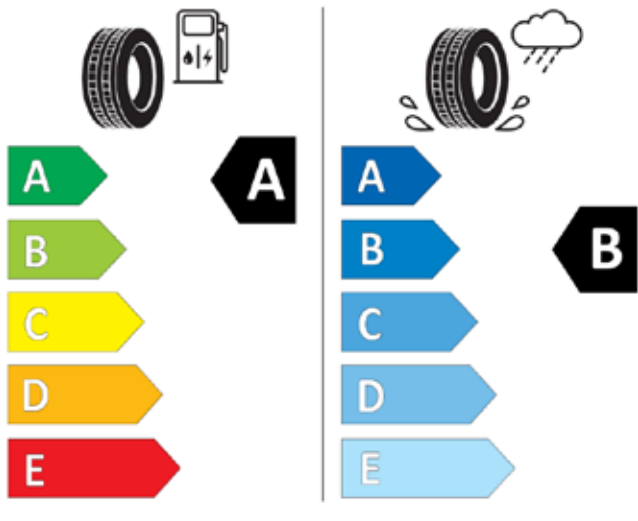

# Tyre labelling information: Renault 5

evolution

Continental 0313618

195/55 R 18 93 H XL C1

2020/740

<https://eprel.ec.europa.eu/screen/product/tyres/1221882?navigatingfrom=qr>

techno

Continental 0313618

195/55 R 18 93 H XL C1

2020/740

<https://eprel.ec.europa.eu/screen/product/tyres/1221882?navigatingfrom=qr>

iconiq cinq

Continental 0313618

195/55 R 18 93 H XL C1

2020/740

<https://eprel.ec.europa.eu/screen/product/tyres/1221882?navigatingfrom=qr>