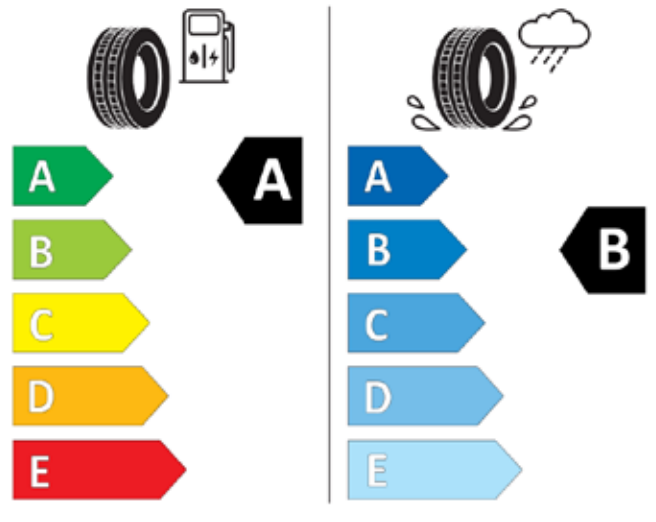

# Tyre labelling information: Renault 5

evolution

Continental 0313618

195/55 R 18 93 H XL C1

2020/740

<https://eprel.ec.europa.eu/screen/product/tyres/1221882?navigatingfrom=qr>

techno

Continental 0313618

195/55 R 18 93 H XL C1

2020/740

<https://eprel.ec.europa.eu/screen/product/tyres/1221882?navigatingfrom=qr>

iconiq cinq

Continental 0313618

195/55 R 18 93 H XL C1

2020/740

<https://eprel.ec.europa.eu/screen/product/tyres/1221882?navigatingfrom=qr>