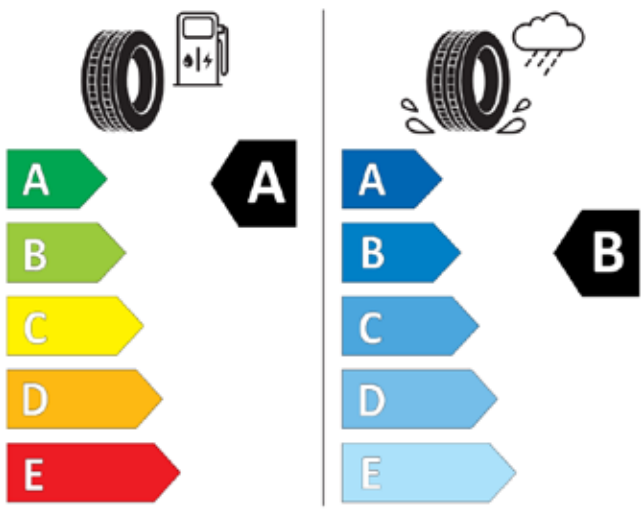

# Tyre labelling information: Renault 5

evolution

Continental 0313618

195/55 R 18 93 H XL C1

2020/740

<https://eprel.ec.europa.eu/screen/product/tyres/1221882?navigatingfrom=qr>

techno

Continental 0313618

195/55 R 18 93 H XL C1

2020/740

<https://eprel.ec.europa.eu/screen/product/tyres/1221882?navigatingfrom=qr>

iconiq cinq

Continental 0313618

195/55 R 18 93 H XL C1

2020/740

<https://eprel.ec.europa.eu/screen/product/tyres/1221882?navigatingfrom=qr>