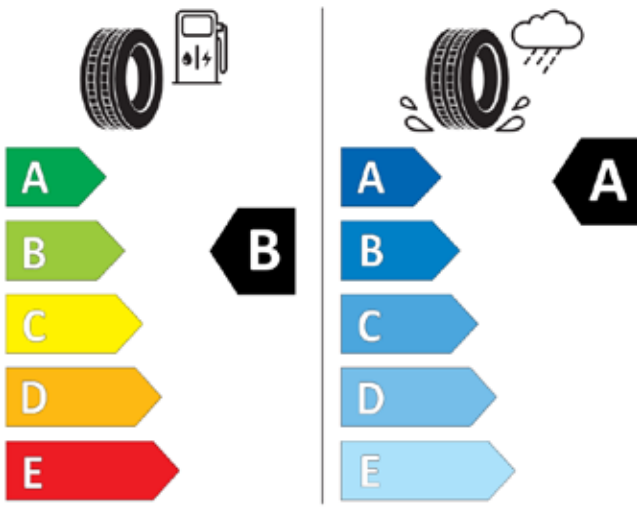

Continental 0315598

245/40 R 21 100 Y XL C1