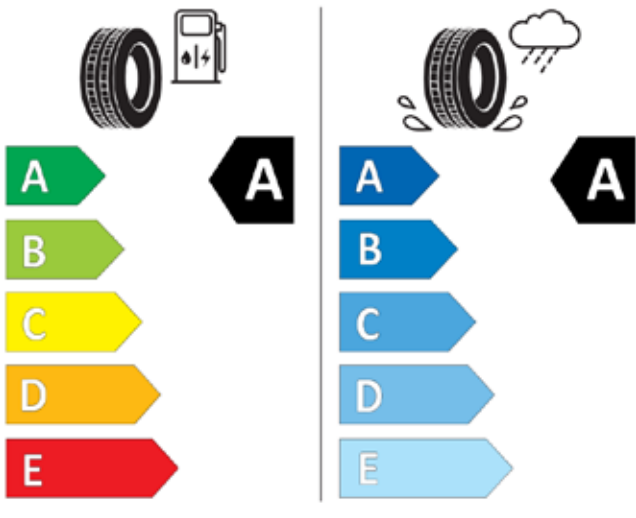

Tyre labelling information: Renault Rafale

techno

Bridgestone 27556

245/45 R20 99 V C1

2020/740

esprit Alpine

Bridgestone 27556

245/45 R20 99 V C1