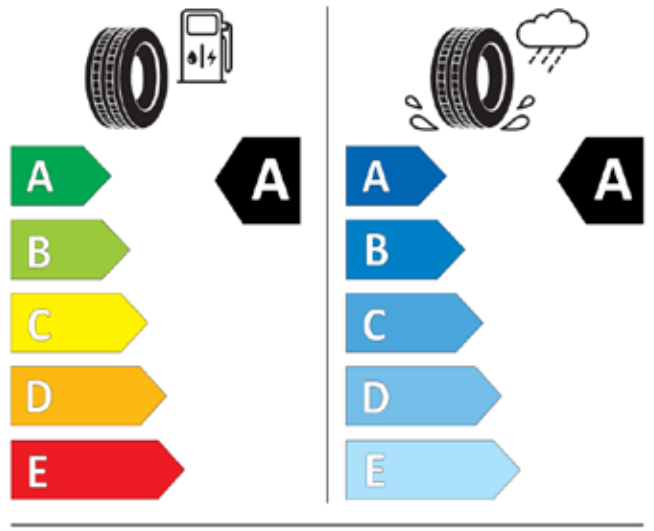

Tyre labelling information: Renault Rafale

techno

Bridgestone 27556

245/45 R20 99 V C1

2020/740

esprit Alpine

Bridgestone 27556

245/45 R20 99 V C1