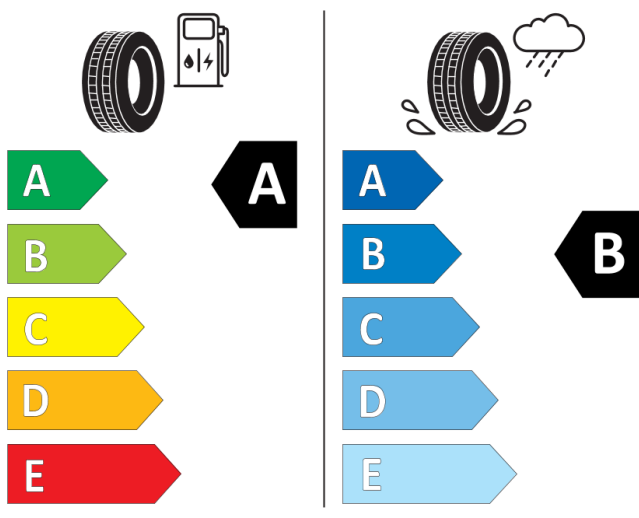

Tyre labelling information: Renault Megane E-Tech 100% electric urban range/comfort range evolution

Continental 0311454

195/60 R 18 96 H XL C1

2020/740

GOODYEAR 577182

195/60R18 96 H XL C1

2020/740

comfort range techno/iconic