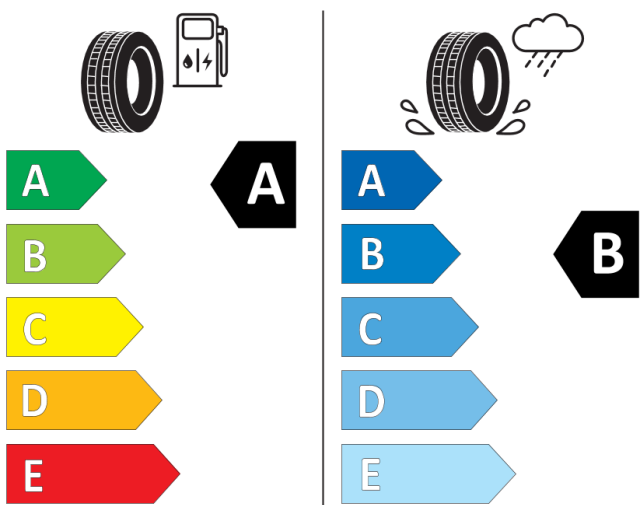

Tyre labelling information: Renault Megane E-Tech 100% electric urban range/comfort range evolution

Continental 0311454

195/60 R 18 96 H XL C1

2020/740

GOODYEAR 577182

195/60R18 96 H XL C1

2020/740

comfort range techno/iconic

GOODYEAR 584914

215/45R20 95 T XL C1

2020/740