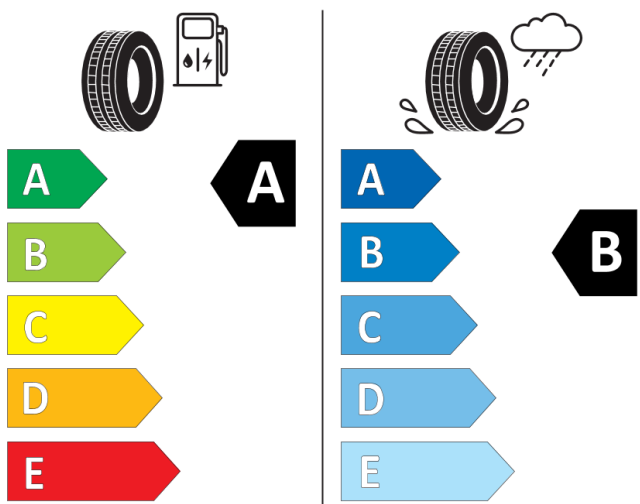

Tyre labelling information: Renault Megane E-Tech 100% electric urban range/comfort range evolution

Continental 0311454

195/60 R 18 96 H XL C1

2020/740

GOODYEAR 577182

195/60R18 96 H XL C1

2020/740

comfort range techno/iconic

GOODYEAR 584914

215/45R20 95 T XL C1

2020/740