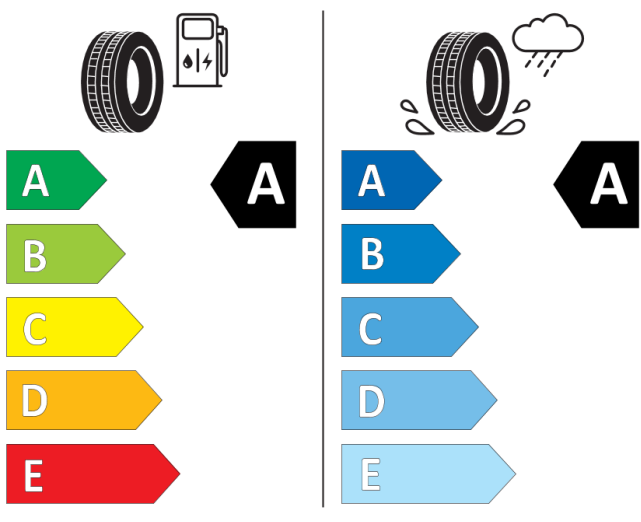

Continental 0358499

205/45 R 17 88 H XL C1