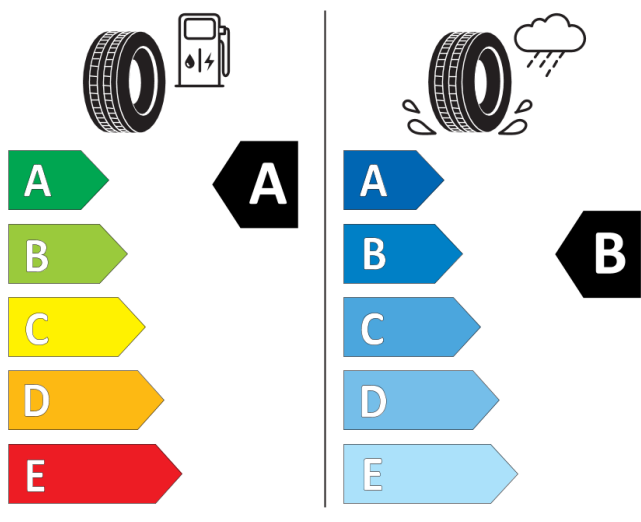

Continental 0358481

195/55 R 16 87 H C1

2020/740

BRIDGESTONE 61735000A

195/55 R16 87 H C1

2020/740

Tyre labelling information: Renault Clio

Techno full hybrid 145