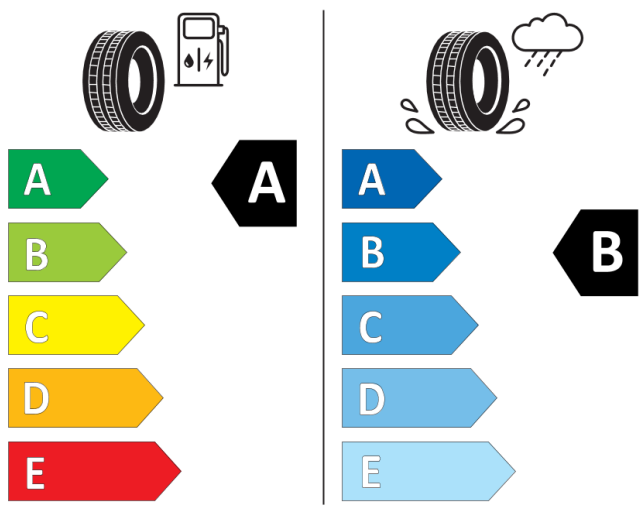

GOODYEAR 543097

195/55R16 87 H C1

2020/740