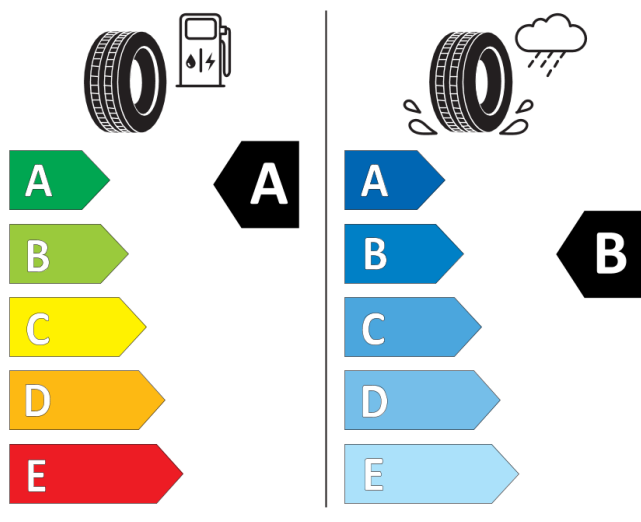

Continental 0358481

195/55 R 16 87 H C1

2020/740

BRIDGESTONE 61735000A

195/55 R16 87 H C1

2020/740

Tyre labelling information: Renault Clio

Techno full hybrid 145