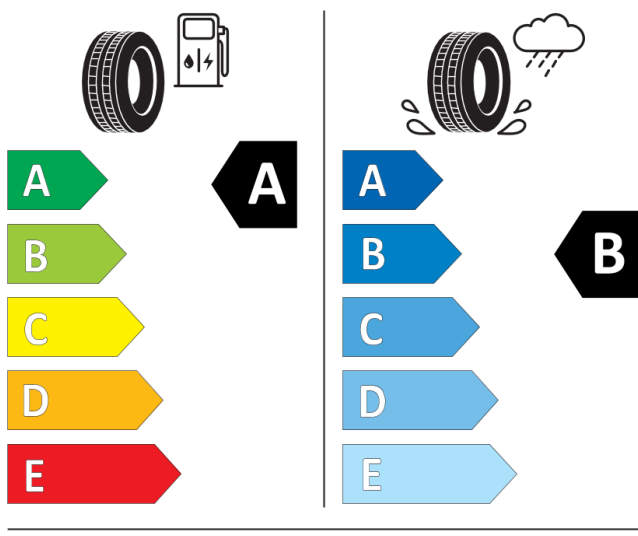

GOODYEAR 543097

195/55R16 87 H C1

2020/740

BRIDGESTONE 61731000

195/55 R16 87 H C1

2020/740

esprit Alpine full hybrid 145

Continental 0358499