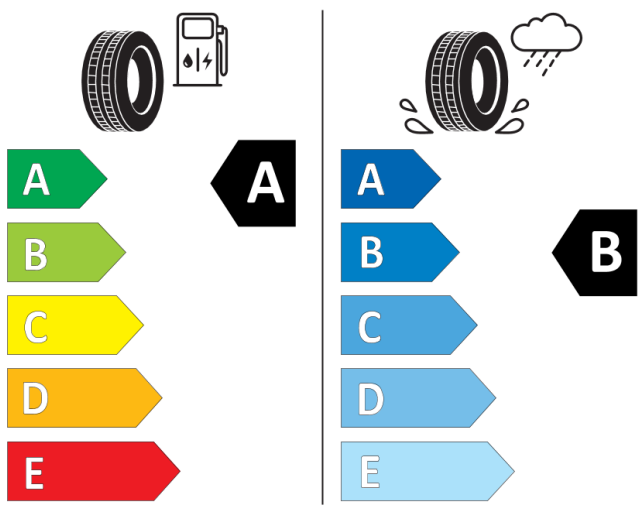

GOODYEAR 543097

195/55R16 87 H C1

2020/740