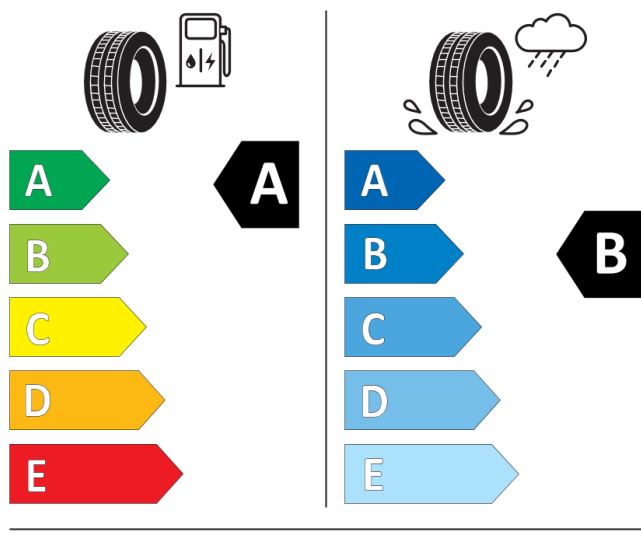

BRIDGESTONE 61731000

195/55 R16 87 H C1